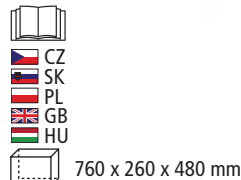

GARDEN GRILLS

HECHT BALL

Suitable for sheltered garden areas.

- stainless steel
- ash catcher
- height: 100 cm
- width: 65 x 59 cm

Suitable for sheltered garden areas.

- steel plate
- adjustable charcoal grid
- warming rack
- ash catcher
- thermometer
- height: 94 cm
- width: 56 x 69 cm

HECHT MERIDA

Suitable for sheltered garden areas.

- heavy stamped steel construction
- tough baked finish for durability and easy cleaning
- chrome plated cooking grill
- height: 92 cm
- diameter: 53,5 cm

Optional alloy grid HECHT 500 11

- heavy stamped steel construction
- tough baked finish for durability and easy cleaning
- ash catcher

HECHT KUGELGRILL

Suitable for sheltered garden areas.

- height: 116 cm
- width: 60 x 98 cm

HECHT SENTINEL MINOR

Suitable for sheltered garden areas and exteriors.

- heat resistant sheet steel
- 2 heating chambers
- 2 cooking areas
- stacking area
- thermometer

Steel 1 mm

Suitable for sheltered garden areas and exteriors.

- heat resistant sheet steel
- 2 heating chambers
- 3 cooking areas
- stacking area
- thermometer

Steel 1 mm

HECHT SENTINEL

Optional grill cover HECHT 0001058