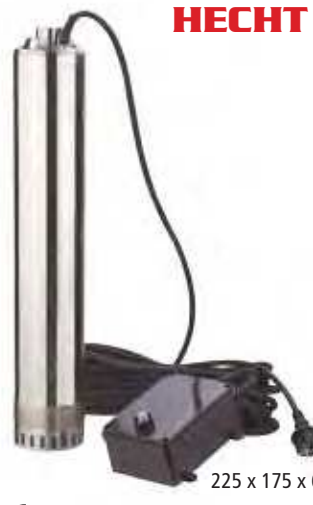

HECHT 3520

225 x 175 x 635 mm

steel chassis

	electric	230 V / 50 Hz		max. delivery height	55 m
	power input	1000 W		10 m rubber power cable	
				max. delivery volume	5200 l/h